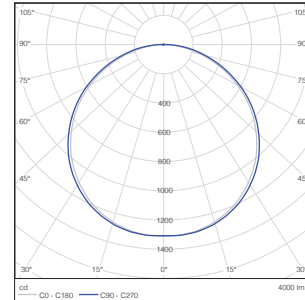

DETAILS

Detail

Frame

10 mm slank profiel

MAATSCHETSEN

60 x 60 cm

595mm

595mm

10mm

30 x 120 cm

295mm

1195mm

10mm

FOTOMETRISCHE GEGEVENS

LED Panel Delta Pro 40W 3000K 60x60

Luminous emittance 1 / Polar LDC

Luminous emittance 1 / Cone diagram

LED Panel Delta Pro 40W 3000K 30x120

Luminous emittance 1 / Polar LDC

Luminous emittance 1 / Cone diagram

LED Panel Delta Pro 40W 4000K 30x120

Luminous emittance 1 / Polar LDC

Luminous emittance 1 / Cone diagram

LED Panel Delta Pro 40W 6500K 30x120

Luminous emittance 1 / Polar LDC

Luminous emittance 1 / Cone diagram

SPECIFICATIES DRIVER

	LED Paneel Delta Pro	LED Paneel Delta Pro DALI	Opmerking
Driver	44W 0.9/1.05A 42V I 230V	DALI 50/220...240/1A4 LT2 FAN	
Inschakelstroom I _{peak} (A)	17	30	Ingangsspanning 230V
Duur van stroompiek T _{width} (µs)	250	200	Ingangsspanning 230V, gemeten bij 50% I _{peak}