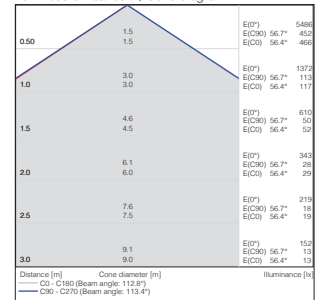

10mm

30 x 120 cm

295mm

1195mm

10mm

FOTOMETRISCHE GEGEVENS

LED Panel Delta Pro 40W 3000K 60x60

Luminous emittance 1 / Polar LDC

Luminous emittance 1 / Cone diagram

LED Panel Delta Pro 40W 4000K 60x60

Luminous emittance 1 / Polar LDC

Luminous emittance 1 / Cone diagram

NOXION

This luminaire contains built-in LED lamps

A++
A+
A
C
D
E } **LED**