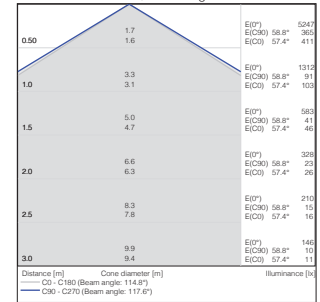

Luminous emittance 1 / Cone diagram

LED Panel Delta Pro 40W 3000K 30x120

Luminous emittance 1 / Polar LDC

Luminous emittance 1 / Cone diagram

LED Panel Delta Pro 40W 4000K 30x120

Luminous emittance 1 / Polar LDC