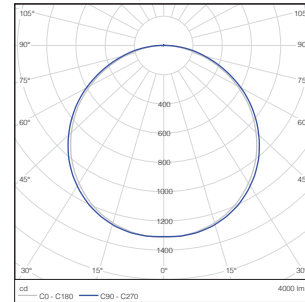

DETAILS

Detail

Frame

10 mm slank profiel

MAATSCHETSEN

60 x 60 cm

595mm

595mm

10mm

30 x 120 cm

295mm

1195mm

10mm

FOTOMETRISCHE GEGEVENS

LED Panel Delta Pro 40W 3000K 60x60

Luminous emittance 1 / Polar LDC

Luminous emittance 1 / Cone diagram

LED Panel Delta Pro 40W 4000K 60x60

Luminous emittance 1 / Polar LDC

Luminous emittance 1 / Cone diagram

NOXION

This luminaire contains built-in LED lamps

A++
A+
A
C
D
E } **LED**

Luminous emittance 1 / Cone diagram

LED Panel Delta Pro 40W 3000K 30x120

Luminous emittance 1 / Polar LDC

Luminous emittance 1 / Cone diagram

LED Panel Delta Pro 40W 4000K 30x120

Luminous emittance 1 / Polar LDC