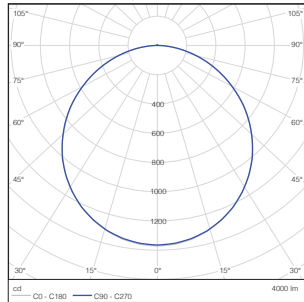

DETAILS

Detail

Frame

10 mm slank profiel

MAATSCHETSEN

60 x 60 cm

595mm

595mm

10mm

30 x 120 cm

295mm

1195mm

10mm

FOTOMETRISCHE GEGEVENS

LED Panel Delta Pro 40W 3000K 60x60

Luminous emittance 1 / Polar LDC

Luminous emittance 1 / Cone diagram

LED Panel Delta Pro 40W 4000K 60x60

Luminous emittance 1 / Polar LDC

Luminous emittance 1 / Cone diagram

NOXION

This luminaire contains built-in LED lamps

A++
A+
A
C
D
E } **LED**

Luminous emittance 1 / Cone diagram

LED Panel Delta Pro 40W 3000K 30x120

Luminous emittance 1 / Polar LDC

Luminous emittance 1 / Cone diagram

LED Panel Delta Pro 40W 4000K 30x120

Luminous emittance 1 / Polar LDC