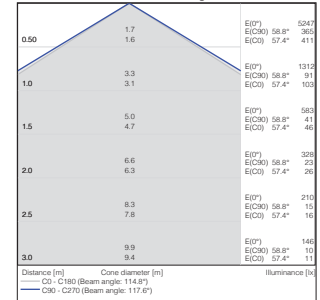

Luminous emittance 1 / Cone diagram

LED Panel Delta Pro 40W 6500K 30x120

Luminous emittance 1 / Polar LDC

Luminous emittance 1 / Cone diagram

SPECIFICATIES DRIVER

	LED Paneel Delta Pro	LED Paneel Delta Pro DALI	Opmerking
Driver	44W 0.9/1.05A 42V I 230V	DALI 50/220...240/1A4 LT2 FAN	
Inschakelstroom I _{peak} (A)	17	30	Ingangsspanning 230V
Duur van stroompiek T _{width} (µs)	250	200	Ingangsspanning 230V, gemeten bij 50% I _{peak}