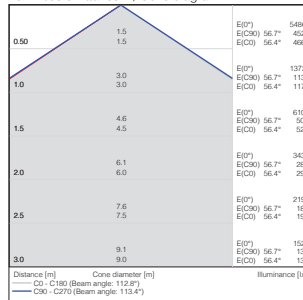

DETAILS

MAATSCHETSEN

60 x 60 cm

595mm

595mm

10mm

30 x 120 cm

295mm

1195mm

10mm

FOTOMETRISCHE GEGEVENS

Luminous emittance 1 / Polar LDC

Luminous emittance 1 / Cone diagram

Luminous emittance 1 / Polar LDC

Luminous emittance 1 / Cone diagram

NOXION

This luminaire contains built-in LED lamps

A++
A+
A
C
D
E } **LED**

KEMA
Approved by **DEKRA**

GS

05

CE

The lamps cannot be changed in the luminaire

874/2015