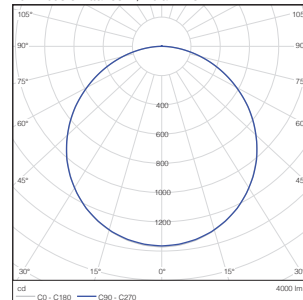

LED Panel Delta Pro 40W 4000K 60x60

Luminous emittance 1 / Polar LDC

Luminous emittance 1 / Cone diagram