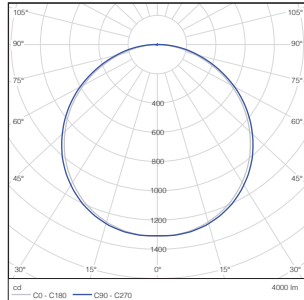

10mm

30 x 120 cm

295mm

1195mm

10mm

FOTOMETRISCHE GEGEVENS

LED Panel Delta Pro 40W 3000K 60x60

Luminous emittance 1 / Polar LDC

Luminous emittance 1 / Cone diagram

LED Panel Delta Pro 40W 3000K 30x120

Luminous emittance 1 / Polar LDC

Luminous emittance 1 / Cone diagram

LED Panel Delta Pro 40W 4000K 30x120

Luminous emittance 1 / Polar LDC

Luminous emittance 1 / Cone diagram

LED Panel Delta Pro 40W 6500K 30x120

Luminous emittance 1 / Polar LDC

Luminous emittance 1 / Cone diagram

SPECIFICATIES DRIVER

	LED Paneel Delta Pro	LED Paneel Delta Pro DALI	Opmerking
Driver	44W 0.9/1.05A 42V I 230V	DALI 50/220...240/1A4 LT2 FAN	
Inschakelstroom I _{peak} (A)	17	30	Ingangsspanning 230V
Duur van stroompiek T _{width} (µs)	250	200	Ingangsspanning 230V, gemeten bij 50% I _{peak}