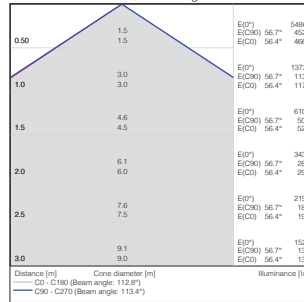

LED Panel Delta Pro 40W 6500K 60x60

Luminous emittance 1 / Polar LDC

Luminous emittance 1 / Cone diagram

LED Panel Delta Pro 40W 3000K 30x120

Luminous emittance 1 / Polar LDC

Luminous emittance 1 / Cone diagram

LED Panel Delta Pro 40W 4000K 30x120

Luminous emittance 1 / Polar LDC

Luminous emittance 1 / Cone diagram

LED Panel Delta Pro 40W 6500K 30x120

Luminous emittance 1 / Polar LDC

Luminous emittance 1 / Cone diagram

SPECIFICATIES DRIVER

	LED Paneel Delta Pro	LED Paneel Delta Pro DALI	Opmerking
Driver	44W 0.9/1.05A 42V I 230V	DALI 50/220...240/1A4 LT2 FAN	
Inschakelstroom I_{peak} (A)	17	30	Ingangsspanning 230V
Duur van stroompiek T_{width} (µs)	250	200	Ingangsspanning 230V, gemeten bij 50% I_{peak}