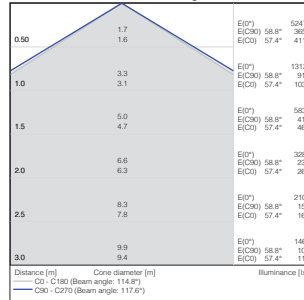

LED Panel Delta Pro 40W 6500K 60x60

Luminous emittance 1 / Polar LDC

Luminous emittance 1 / Cone diagram

LED Panel Delta Pro 40W 3000K 30x120

Luminous emittance 1 / Polar LDC

Luminous emittance 1 / Cone diagram

LED Panel Delta Pro 40W 4000K 30x120

Luminous emittance 1 / Polar LDC

Luminous emittance 1 / Cone diagram

LED Panel Delta Pro 40W 6500K 30x120

Luminous emittance 1 / Polar LDC

Luminous emittance 1 / Cone diagram

SPECIFICATIES DRIVER

	LED Paneel Delta Pro	LED Paneel Delta Pro DALI	Opmerking
Driver	44W 0.9/1.05A 42V I 230V	DALI 50/220...240/1A4 LT2 FAN	
Inschakelstroom I_{peak} (A)	17	30	Ingangsspanning 230V
Duur van stroompiek T_{width} (µs)	250	200	Ingangsspanning 230V, gemeten bij 50% I_{peak}