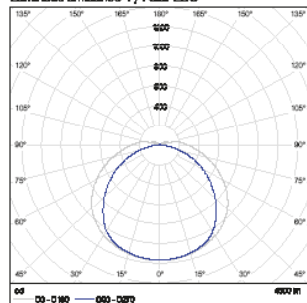

## MAATSCHETSEN

# FOTOMETRISCHE GEGEVENS

TL Waterproof Poseidon 23W 4000K 800mm

Luminous emittance 1 / Polar LDC

Luminous emittance 1 / Cone diagram

TL Waterproof Poseidon 23W 4000K 1180mm

Luminous emittance 1 / Polar LDC

Luminous emittance 1 / Cone diagram

TL Waterproof Poseidon 33W 4000K 1580mm

Luminous emittance 1 / Polar LDC

Luminous emittance 1 / Cone diagram

TL Waterproof Poseidon 38W 4000K 1180mm

Luminous emittance 1 / Polar LDC