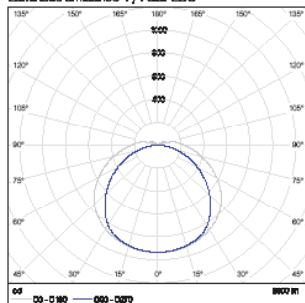

TL Waterproof Poseidon 58W 4000K 1580mm

Luminous emittance 1 / Polar LDC

Luminous emittance 1 / Cone diagram