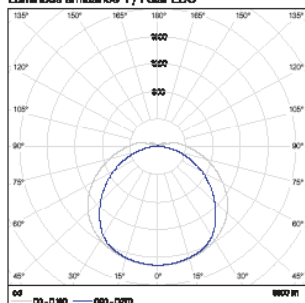

## MAATSCHETSEN

# FOTOMETRISCHE GEGEVENS

TL Waterproof Poseidon 23W 4000K 800mm

Luminous emittance 1 / Polar LDC

Luminous emittance 1 / Cone diagram

TL Waterproof Poseidon 23W 4000K 1180mm

Luminous emittance 1 / Polar LDC

Luminous emittance 1 / Cone diagram

TL Waterproof Poseidon 33W 4000K 1580mm

Luminous emittance 1 / Polar LDC

Luminous emittance 1 / Cone diagram

TL Waterproof Poseidon 38W 4000K 1180mm

Luminous emittance 1 / Polar LDC

Luminous emittance 1 / Cone diagram

TL Waterproof Poseidon 58W 4000K 1580mm

Luminous emittance 1 / Polar LDC

Luminous emittance 1 / Cone diagram

TL Waterproof Poseidon 68W 4000K 1580mm

Luminous emittance 1 / Polar LDC