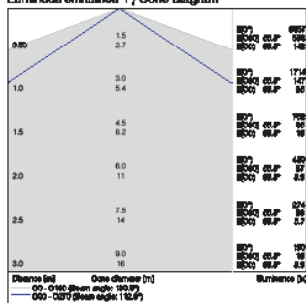

Luminous emittance 1 / Cone diagram

TL Waterproof Poseidon 33W 4000K 1580mm

Luminous emittance 1 / Polar LDC

Luminous emittance 1 / Cone diagram

TL Waterproof Poseidon 38W 4000K 1180mm

Luminous emittance 1 / Polar LDC

Luminous emittance 1 / Cone diagram

TL Waterproof Poseidon 58W 4000K 1580mm

Luminous emittance 1 / Polar LDC

Luminous emittance 1 / Cone diagram

TL Waterproof Poseidon 68W 4000K 1580mm

Luminous emittance 1 / Polar LDC

Luminous emittance 1 / Cone diagram