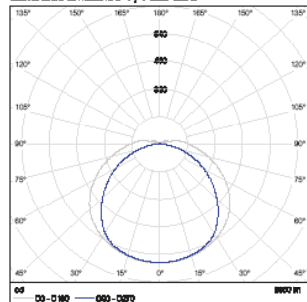

## MAATSCHETSEN

# FOTOMETRISCHE GEGEVENS

TL Waterproof Poseidon 23W 4000K 800mm

Luminous emittance 1 / Polar LDC

Luminous emittance 1 / Cone diagram

TL Waterproof Poseidon 23W 4000K 1180mm

Luminous emittance 1 / Polar LDC

Luminous emittance 1 / Cone diagram

TL Waterproof Poseidon 33W 4000K 1580mm

Luminous emittance 1 / Polar LDC

Luminous emittance 1 / Cone diagram

TL Waterproof Poseidon 38W 4000K 1180mm

Luminous emittance 1 / Polar LDC