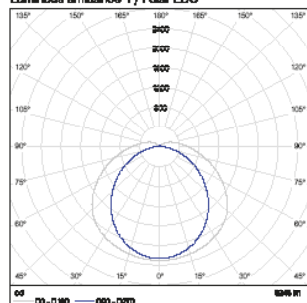

# FOTOMETRISCHE GEGEVENS

TL Waterproof Poseidon 23W 4000K 800mm

Luminous emittance 1 / Polar LDC

Luminous emittance 1 / Cone diagram

TL Waterproof Poseidon 23W 4000K 1180mm

Luminous emittance 1 / Polar LDC

Luminous emittance 1 / Cone diagram

TL Waterproof Poseidon 33W 4000K 1580mm

Luminous emittance 1 / Polar LDC

Luminous emittance 1 / Cone diagram

TL Waterproof Poseidon 38W 4000K 1180mm

Luminous emittance 1 / Polar LDC

Luminous emittance 1 / Cone diagram

TL Waterproof Poseidon 58W 4000K 1580mm

Luminous emittance 1 / Polar LDC

Luminous emittance 1 / Cone diagram

TL Waterproof Poseidon 68W 4000K 1580mm

Luminous emittance 1 / Polar LDC

Luminous emittance 1 / Cone diagram