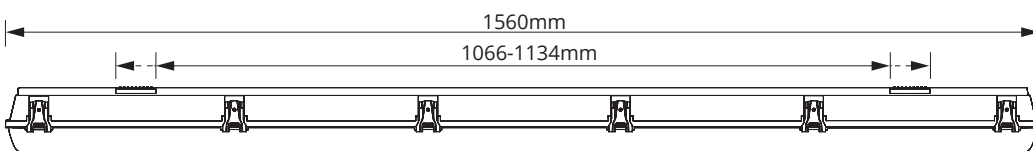

MAATSCHETSEN