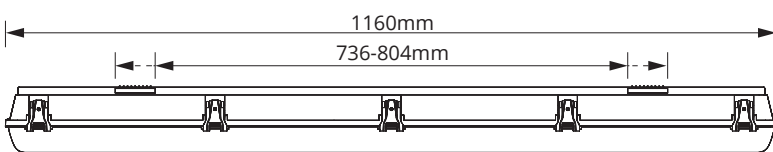

MAATSCHETSEN